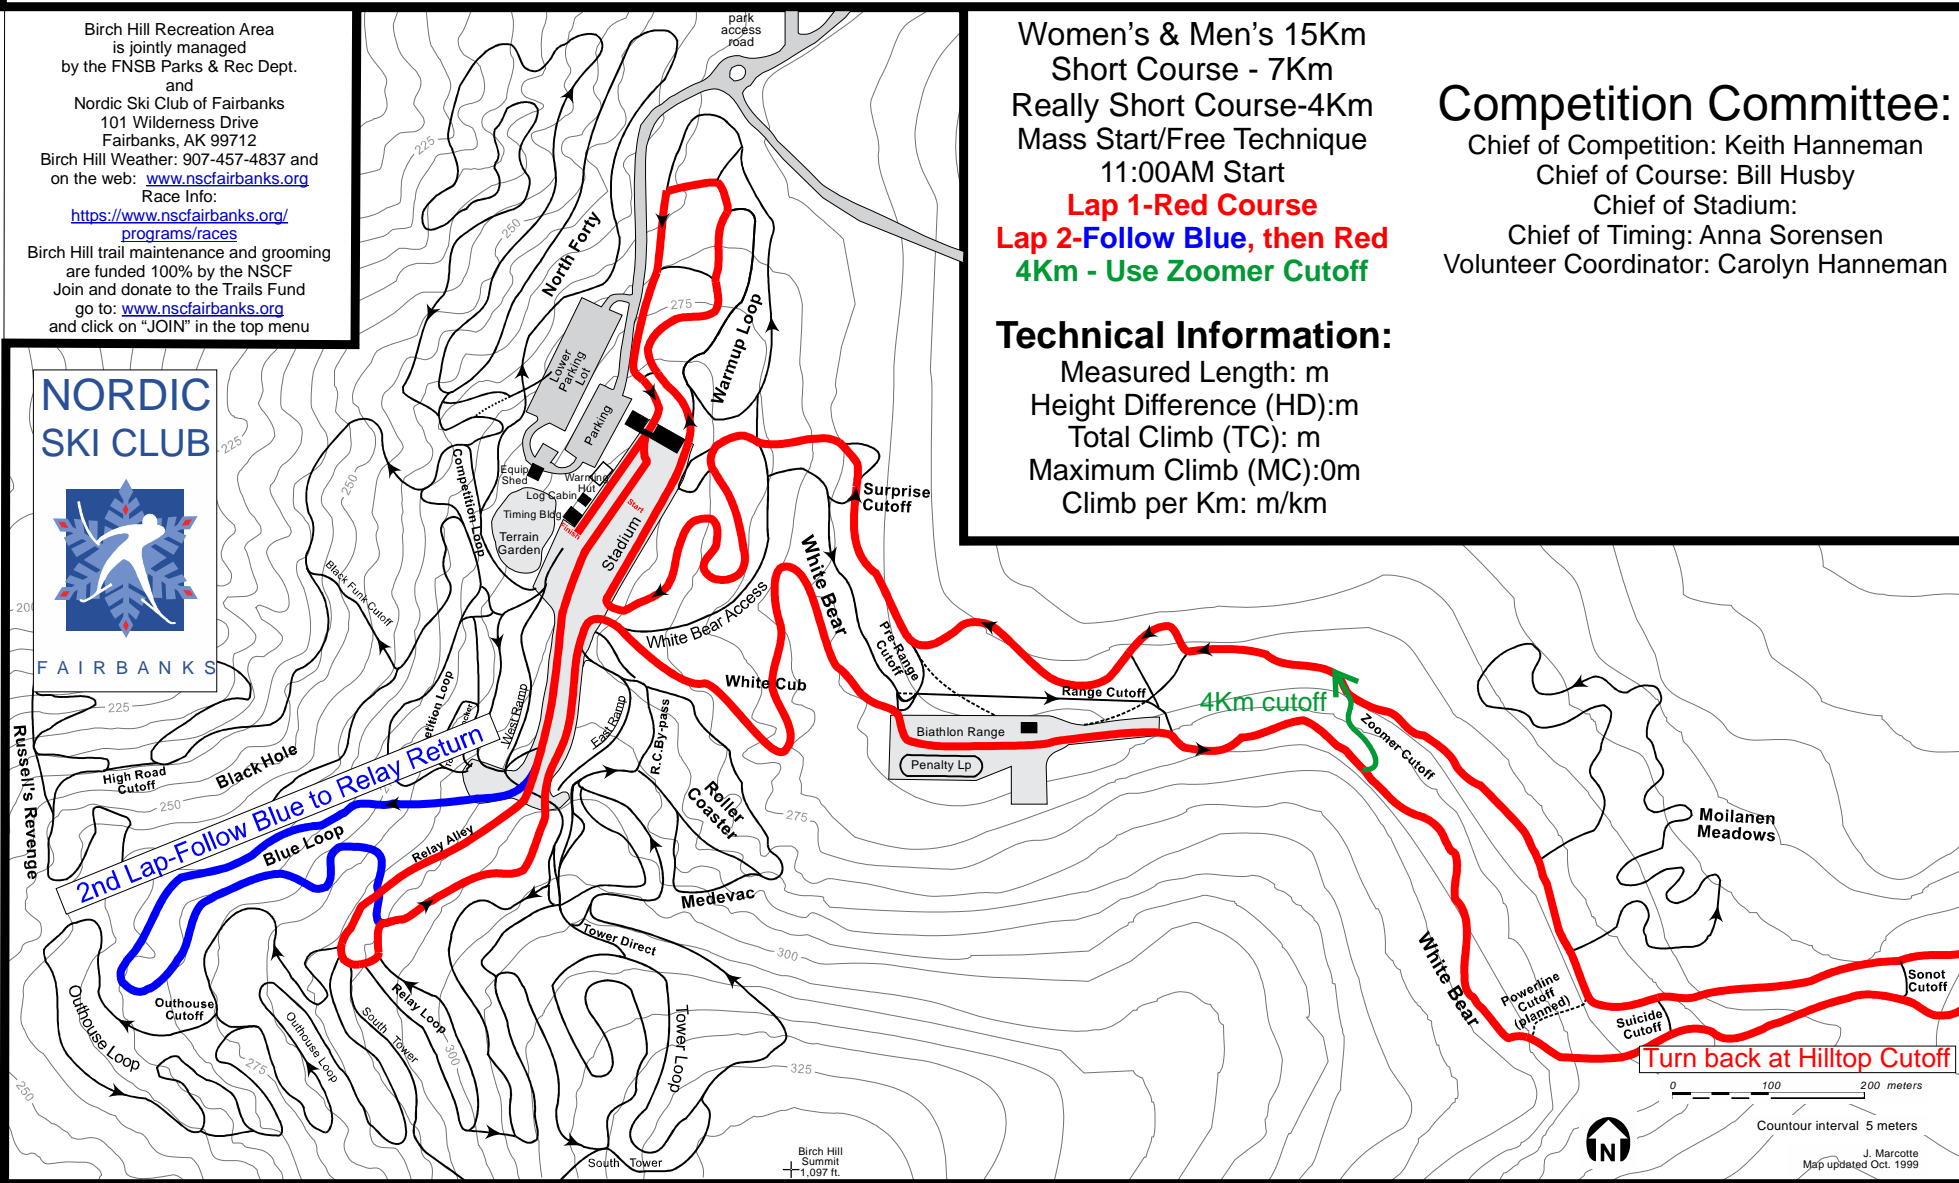

Buetow Dental Distance Series #1

Presented by Pangaea Health

Organized by Lathrop HS Ski Team Boosters for the Nordic Ski Club Fairbanks

Saturday, December 8, 2018

Jim Whisenhant Ski Trails - Birch Hill Recreation Area, Fairbanks, Alaska

Birch Hill Recreation Area is jointly managed by the FNSB Parks & Rec Dept. and Nordic Ski Club of Fairbanks 101 Wilderness Drive Fairbanks, AK 99712
 Birch Hill Weather: 907-457-4837 and on the web: www.nscfairbanks.org
 Race Info: <https://www.nscfairbanks.org/programs/races>
 Birch Hill trail maintenance and grooming are funded 100% by the NSCF Join and donate to the Trails Fund go to: www.nscfairbanks.org and click on "JOIN" in the top menu

Women's & Men's 15Km
 Short Course - 7Km
 Really Short Course-4Km
 Mass Start/Free Technique
 11:00AM Start
Lap 1-Red Course
Lap 2-Follow Blue, then Red
4Km - Use Zoomer Cutoff

Competition Committee:
 Chief of Competition: Keith Hanneman
 Chief of Course: Bill Husby
 Chief of Stadium:
 Chief of Timing: Anna Sorensen
 Volunteer Coordinator: Carolyn Hanneman

Technical Information:
 Measured Length: m
 Height Difference (HD):m
 Total Climb (TC): m
 Maximum Climb (MC):0m
 Climb per Km: m/km

Turn back at Hilltop Cutoff

Contour interval 5 meters

J. Marcotte
 Map updated Oct. 1999